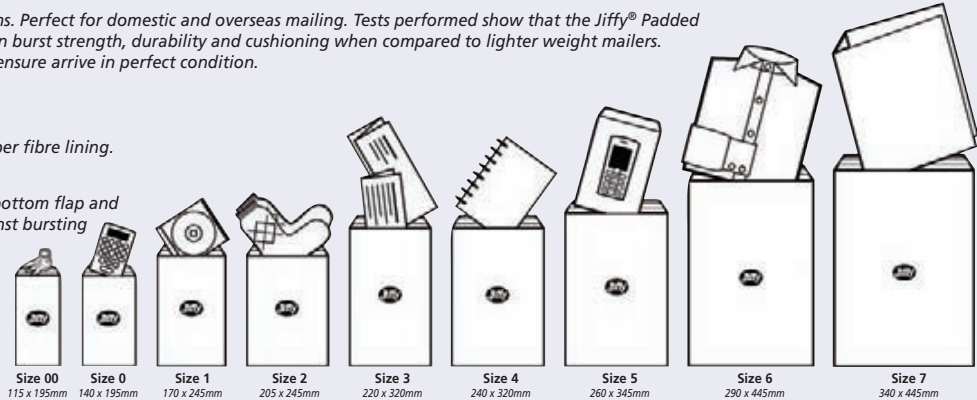

? HOW TO CHOOSE - Padded Envelopes

Famous heavy-duty protection for bulky items. Perfect for domestic and overseas mailing. Tests performed show that the Jiffy® Padded bag offers significantly better performance in burst strength, durability and cushioning when compared to lighter weight mailers. Maximum protection for items you want to ensure arrive in perfect condition.

Features

- Tough outer paper with 100% recycled paper fibre lining.
- Cushioning improves with use.
- Four fold construction with double glued bottom flap and no side seams provide high resistance against bursting and puncture.
- Strong self-seal.
- Fully recyclable.